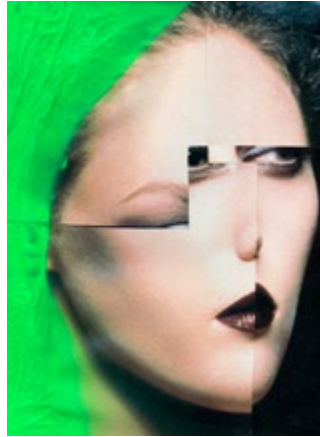

A Prayer to Venus 2011
Digital print on polypropylene, marine ply,
perspex, stainless steel bolts

Beauty 2011
Collage and enamel
30 x 23cm

Cyclops 2011
Collage
271 x 19cm

Doppelganger 2011
Collage, digital print on polypropylene,
marine ply, perspex, stainless steel bolts

La Bicicletta 2011
Digital print on polypropylene, marine ply,
perspex, stainless steel boltscm

La Plume de ma tante 2011
Light box (floor based) wood, enamel,
glass, vinyl, fluoro
width 53cm

Lady Dianna 2011
Collage
27.8 x 21cm

Perch 2011
Digital print on polypropylene, marine ply,
perspex, stainless steel bolts

Raquel Welch 2011
Digital print on polypropylene, marine ply,
perspex, stainless steel bolts

Roger Moore 2011
Collage
dimensions variable, 20cm