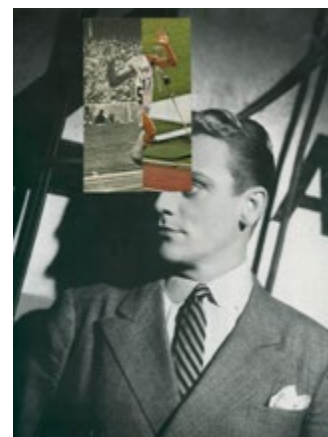

Henry Fonda 2012
Collage
22.7 x 19cm

James Cagney 2012
Collage
25.6 x 19cm