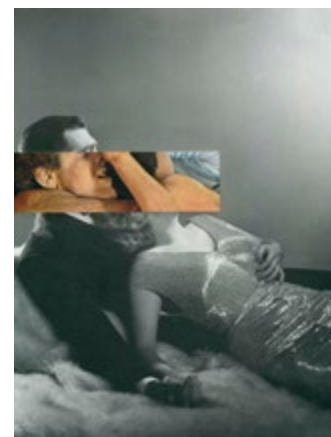

*Anton Walbrook, 1935* 2012  
Collage  
22.7 x 12cm

*Beau Geste with Roy Milland, 1939* 2012  
Collage and red dye  
17. x 12cm

*Cary Grant and Ingrid Bergman  
in Notorious, 1946* 2012  
Collage  
25.4 x 19cm

*Cary Grant and Jean Harlow* 2012  
Collage  
25.5 x 19cm

*Cary Grant* 2012  
Collage  
25.5 x 19cm

*Charlton Heston* 2012  
Collage  
22.6 x 19cm

*Clark Gable and Jean Harlow* 2012  
Collage  
25.5 x 19cm

*Clark Gable* 2012  
Collage  
22.7 x 19cm

*Clark Gable* 2012  
Collage  
31.7 x 22

*Douglas Fairbanks Jr in The Prisoner of Zenda, 1937* 2012  
Collage  
25.5 x 19cm

*Franchot Tone, Robert Young and Joan Crawford in The Bride Wore Red, 1937* 2012  
Collage  
25.5 x 19cm