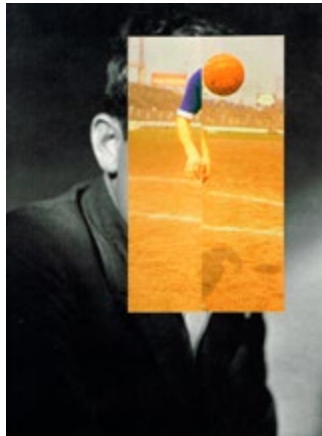

Robert Taylor 2012
Collage
25.5 x 19cm

Spencer Tracey 2012
Collage
25.5 x 19cm