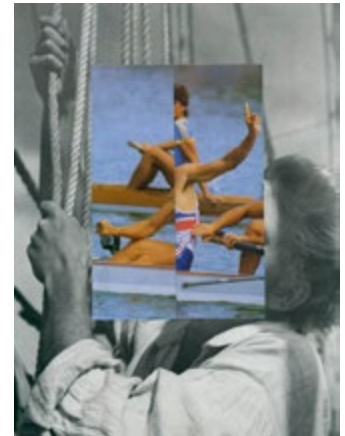

*Ronald Colman with Vilma Banky in The Magic
Flame, 1927 2012*
Collage
22.7 x 19cm

Terence Stamp in Billy Budd, 1962 2012
Collage
25.5 x 19cm