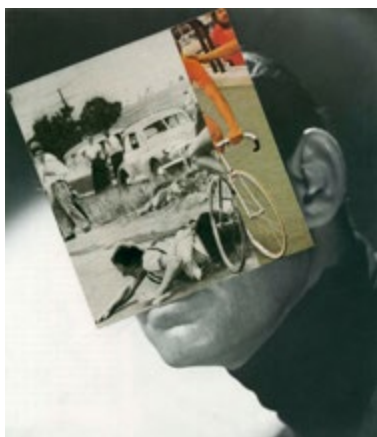

*Anton Walbrook, 1935* 2012  
Collage  
22.7 x 12cm

*Beau Geste with Roy Milland, 1939* 2012  
Collage and red dye  
17. x 12cm

*Cary Grant and Ingrid Bergman  
in Notorious, 1946* 2012  
Collage  
25.4 x 19cm

*Cary Grant and Jean Harlow* 2012  
Collage  
25.5 x 19cm

*Cary Grant* 2012  
Collage  
25.5 x 19cm

*Charlton Heston* 2012  
Collage  
22.6 x 19cm

*Clark Gable and Jean Harlow* 2012  
Collage  
25.5 x 19cm

*Clark Gable* 2012  
Collage  
22.7 x 19cm

*Clark Gable* 2012  
Collage  
31.7 x 22

*Douglas Fairbanks Jr in The Prisoner of Zenda, 1937* 2012  
Collage  
25.5 x 19cm

*Franchot Tone, Robert Young and Joan Crawford in The Bride Wore Red, 1937* 2012  
Collage  
25.5 x 19cm