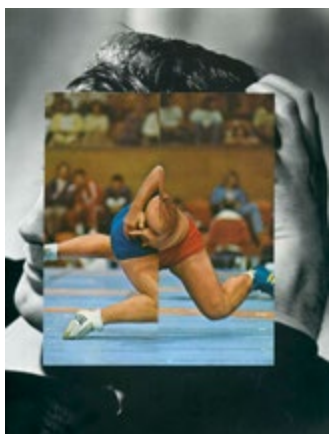

*Paradoxical Effect* 2012  
Collage  
24 x 26cm

*Paul Henreid with Bette Davis in  
Now Voyager, 1942 2012*  
Collage  
15.7 x 19cm

*Paul Newman in Somebody Up There  
Likes Me, 1956 2012*  
Collage  
25.5 x 19cm

*Ramon Navarro 2012*  
Collage  
22.7 x 19cm

*Robert Mitchum in Out of the Past, 1947 2012*  
Collage  
25.5 x 19cm

*Robert Redford in The Sting, 1973 2012*  
Collage and red dye  
25.5 x 19cm

*Robert Redford, The Sting, 1973 2012*  
Collage  
25.5 x 19cm