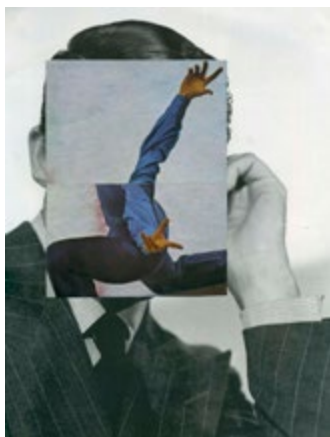

*Anton Walbrook, 1935* 2012  
Collage  
22.7 x 12cm

*Beau Geste with Roy Milland, 1939* 2012  
Collage and red dye  
17. x 12cm

*Cary Grant and Ingrid Bergman  
in Notorious, 1946* 2012  
Collage  
25.4 x 19cm

*Cary Grant and Jean Harlow* 2012  
Collage  
25.5 x 19cm

*Cary Grant* 2012  
Collage  
25.5 x 19cm

*Charlton Heston* 2012  
Collage  
22.6 x 19cm

*Clark Gable and Jean Harlow* 2012  
Collage  
25.5 x 19cm

*Clark Gable* 2012  
Collage  
22.7 x 19cm

*Clark Gable* 2012  
Collage  
31.7 x 22

*Douglas Fairbanks Jr in The Prisoner of Zenda, 1937* 2012  
Collage  
25.5 x 19cm

*Franchot Tone, Robert Young and Joan Crawford in The Bride Wore Red, 1937* 2012  
Collage  
25.5 x 19cm