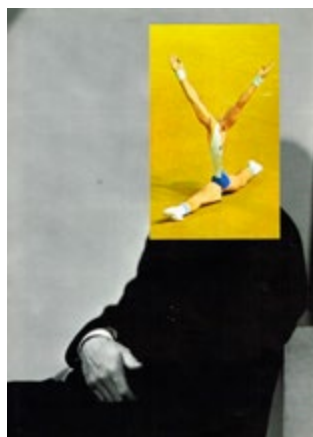

*Anton Walbrook, 1935* 2012  
Collage  
22.7 x 12cm

*Beau Geste with Roy Milland, 1939* 2012  
Collage and red dye  
17. x 12cm

*Cary Grant and Ingrid Bergman  
in Notorious, 1946* 2012  
Collage  
25.4 x 19cm

*Cary Grant and Jean Harlow* 2012  
Collage  
25.5 x 19cm

*Cary Grant* 2012  
Collage  
25.5 x 19cm

*Charlton Heston* 2012  
Collage  
22.6 x 19cm

*Clark Gable and Jean Harlow* 2012  
Collage  
25.5 x 19cm

*Clark Gable* 2012  
Collage  
22.7 x 19cm

*Clark Gable* 2012  
Collage  
31.7 x 22

*Douglas Fairbanks Jr in The Prisoner of Zenda, 1937* 2012  
Collage  
25.5 x 19cm

*Franchot Tone, Robert Young and Joan Crawford in The Bride Wore Red, 1937* 2012  
Collage  
25.5 x 19cm