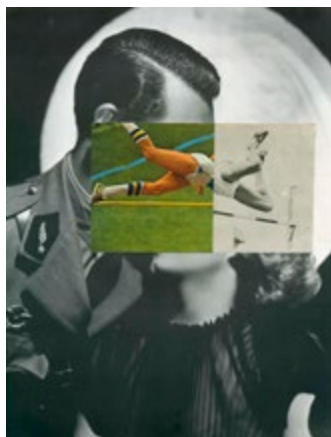

*Anton Walbrook, 1935* 2012  
Collage  
22.7 x 12cm

*Beau Geste with Roy Milland, 1939* 2012  
Collage and red dye  
17. x 12cm

*Cary Grant and Ingrid Bergman  
in Notorious, 1946* 2012  
Collage  
25.4 x 19cm

*Cary Grant and Jean Harlow* 2012  
Collage  
25.5 x 19cm

*Cary Grant* 2012  
Collage  
25.5 x 19cm

*Charlton Heston* 2012  
Collage  
22.6 x 19cm

*Clark Gable and Jean Harlow* 2012  
Collage  
25.5 x 19cm

*Clark Gable* 2012  
Collage  
22.7 x 19cm

*Clark Gable* 2012  
Collage  
31.7 x 22

*Douglas Fairbanks Jr in The Prisoner of Zenda, 1937* 2012  
Collage  
25.5 x 19cm

*Franchot Tone, Robert Young and Joan Crawford in The Bride Wore Red, 1937* 2012  
Collage  
25.5 x 19cm